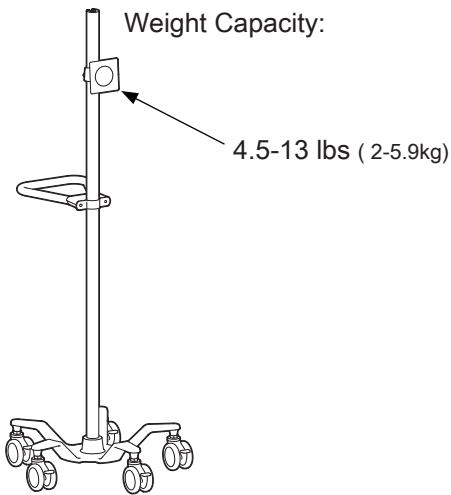

StyleView® Pole Cart

Range of Motion:

Tilt – Forward and Backward

Rotate – Portrait/Landscape

Dimensions: