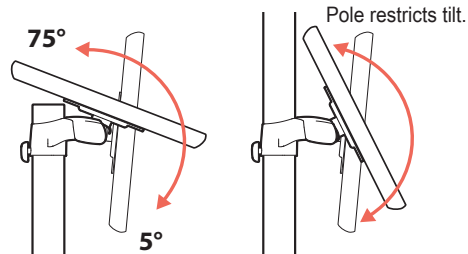

StyleView® Pole Cart

Range of Motion:

Tilt – Forward and Backward

Rotate – Portrait/Landscape

Dimensions: